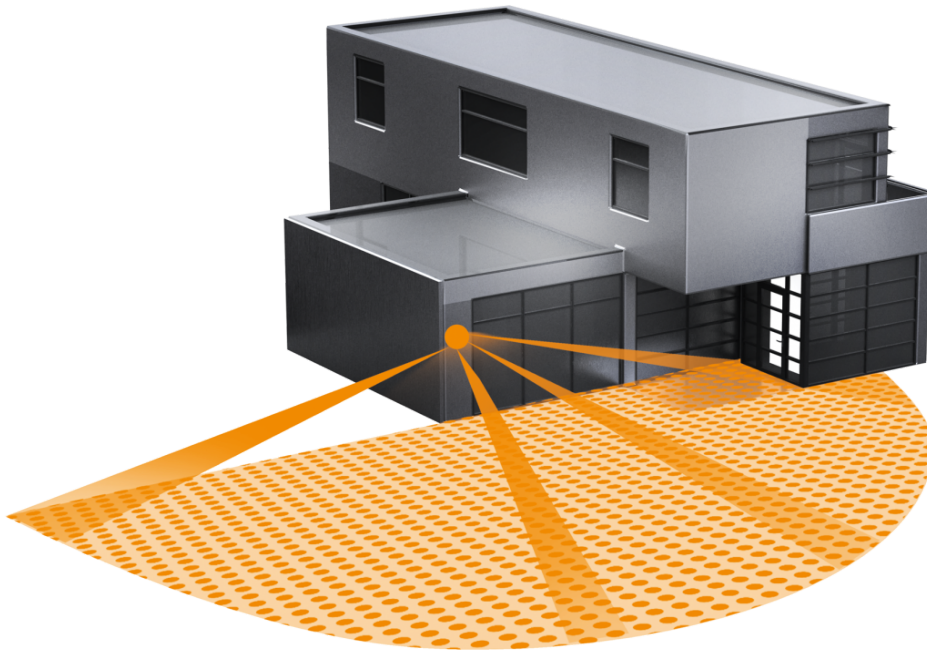

## IS 2180-5

Big Brother is watching. Infrared motion detector **IS 2180-5** for outdoors, ideal for large properties and outdoor spaces, business and factory premises, installation height up to 2 m, 180° angle of coverage, reach. 20 m max. or 8 m max. (tangential), selectable time and twilight threshold, manual override, including corner wall mount for external and internal corner.

### About IS 2180-5

Nice and flat on the wall. Nice and flexible too.

Large entrance areas leading into buildings of architectural finesse benefit in particular from automated lighting that points the way for night-time visitors or passers-by. Because this is where design's important too. The **IS 2180-5** cuts an altogether superb figure on any wall. It also provides a wide range of setting options. For instance, coverage angle and reach can be adjusted to suit any specific situation at the point of use.