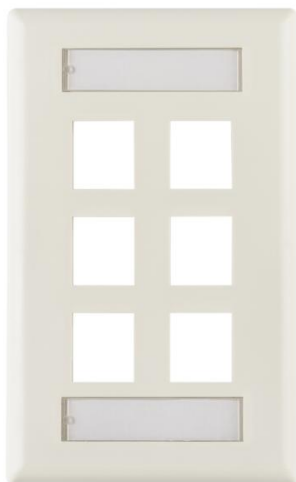

Specification Sheet

Part Number: FPISIX-FW

Single Gang 6 Port Faceplate With ID Windows, ABS 94V-0, Office White, 1/pkg

Article Number	854-39262
Type	FPISIX
Color	Office White (OEWH)
Features & Benefits	<ul style="list-style-type: none">• Smooth finish, flush mount faceplate enables quick and easy installations.• Plastic windows provide identification and also cover up the mounting screws.• All faceplates come with color-matched mounting screws for a cleaner appearance.
Quantity Per	bag

Product Description	HellermannTyton standard faceplates are easily configured, allowing for additions, deletions or changes to connections. This smooth finish, flush mount faceplate enables quick and easy installations. Offered in single gang and dual gang styles, HellermannTyton standard faceplates are offered in 1, 2, 3, 4, 6 and 12 port configurations. HellermannTyton's line of adhesive labels can be used for identification. All faceplates come with color-matched mounting screws.
Short Description	Single Gang 6 Port Faceplate With ID Windows, ABS 94V-0, Office White, 1/pkg
Global Part Name	FPISIX
Technical Description	Single Gang 6 Port Faceplate With ID Windows, Office White
Port Count	6
Variant	ID Window
Material	Acrylonitrile Butadiene Styrene (ABS94V-0)
Material Shortcut	ABS94V-0
UL Listed (US and Canada)	Yes
UL Listed (US	Yes
Package Quantity(Imperial)	1